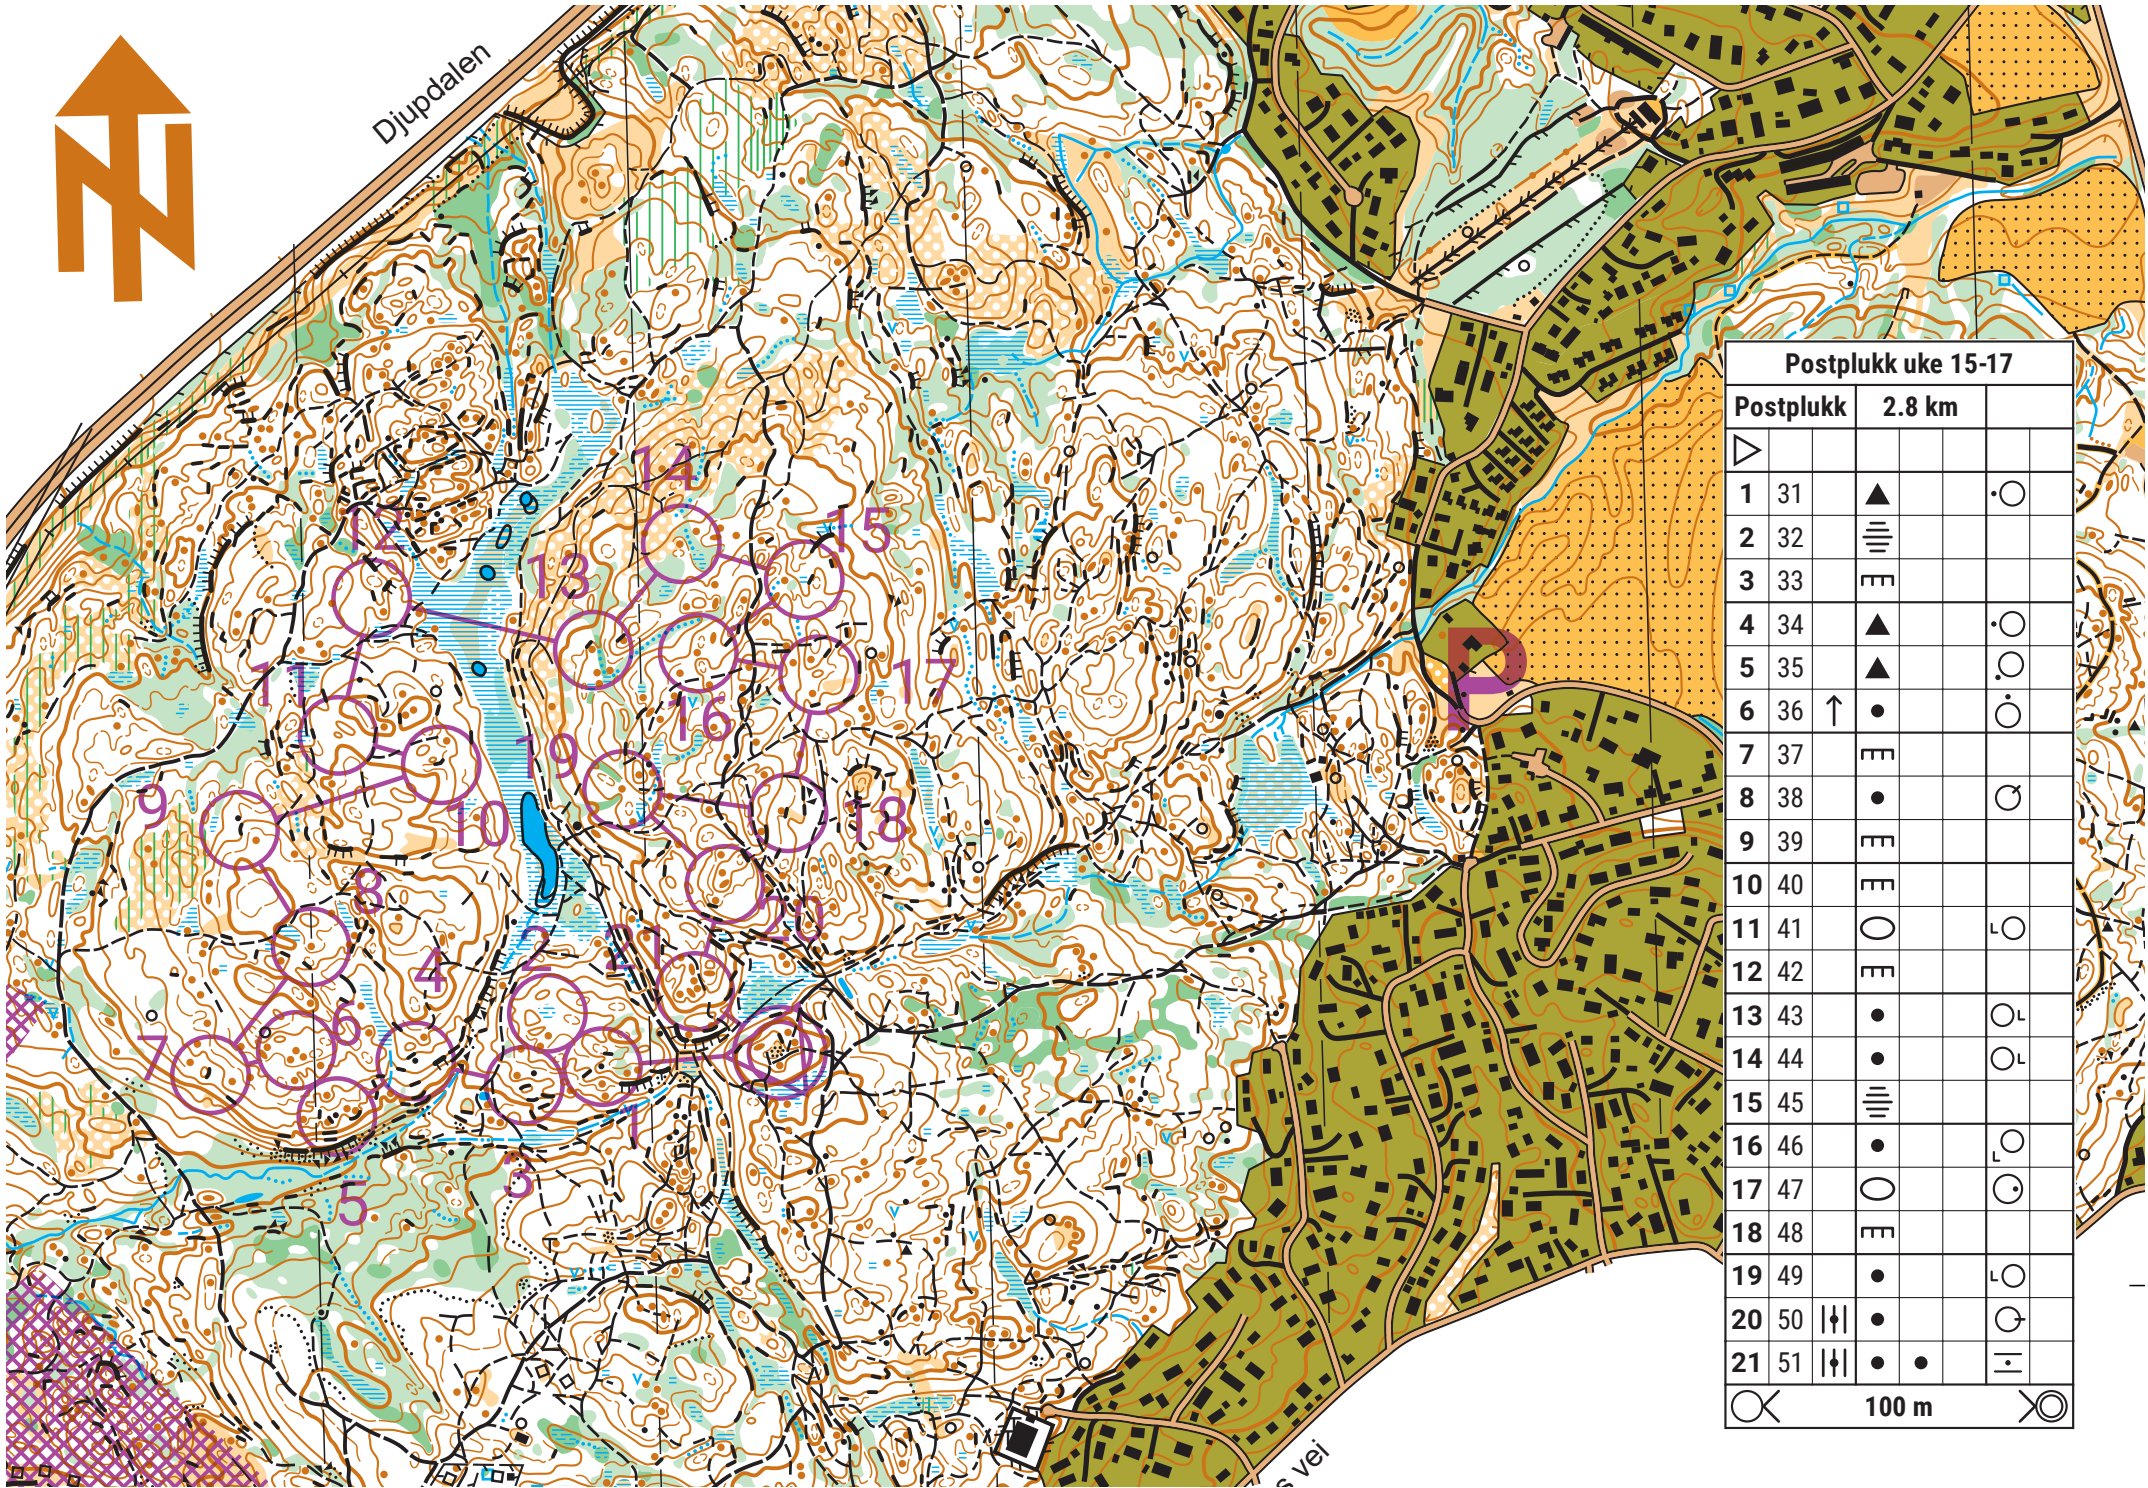

Djupdalen

| Postplukk uke 15-17 | | | | |
|---------------------|----|--------|---|---|
| Postplukk | | 2.8 km | | |
| 1 | 31 | ▲ | | ○ |
| 2 | 32 | ≡ | | |
| 3 | 33 | ≡ | | |
| 4 | 34 | ▲ | | ○ |
| 5 | 35 | ▲ | | ○ |
| 6 | 36 | ↑ | ● | ○ |
| 7 | 37 | ≡ | | |
| 8 | 38 | ● | | ○ |
| 9 | 39 | ≡ | | |
| 10 | 40 | ≡ | | |
| 11 | 41 | ○ | | ○ |
| 12 | 42 | ≡ | | |
| 13 | 43 | ● | | ○ |
| 14 | 44 | ● | | ○ |
| 15 | 45 | ≡ | | |
| 16 | 46 | ● | | ○ |
| 17 | 47 | ○ | | ○ |
| 18 | 48 | ≡ | | |
| 19 | 49 | ● | | ○ |
| 20 | 50 | ≡ | ● | ○ |
| 21 | 51 | ≡ | ● | ○ |

100 m