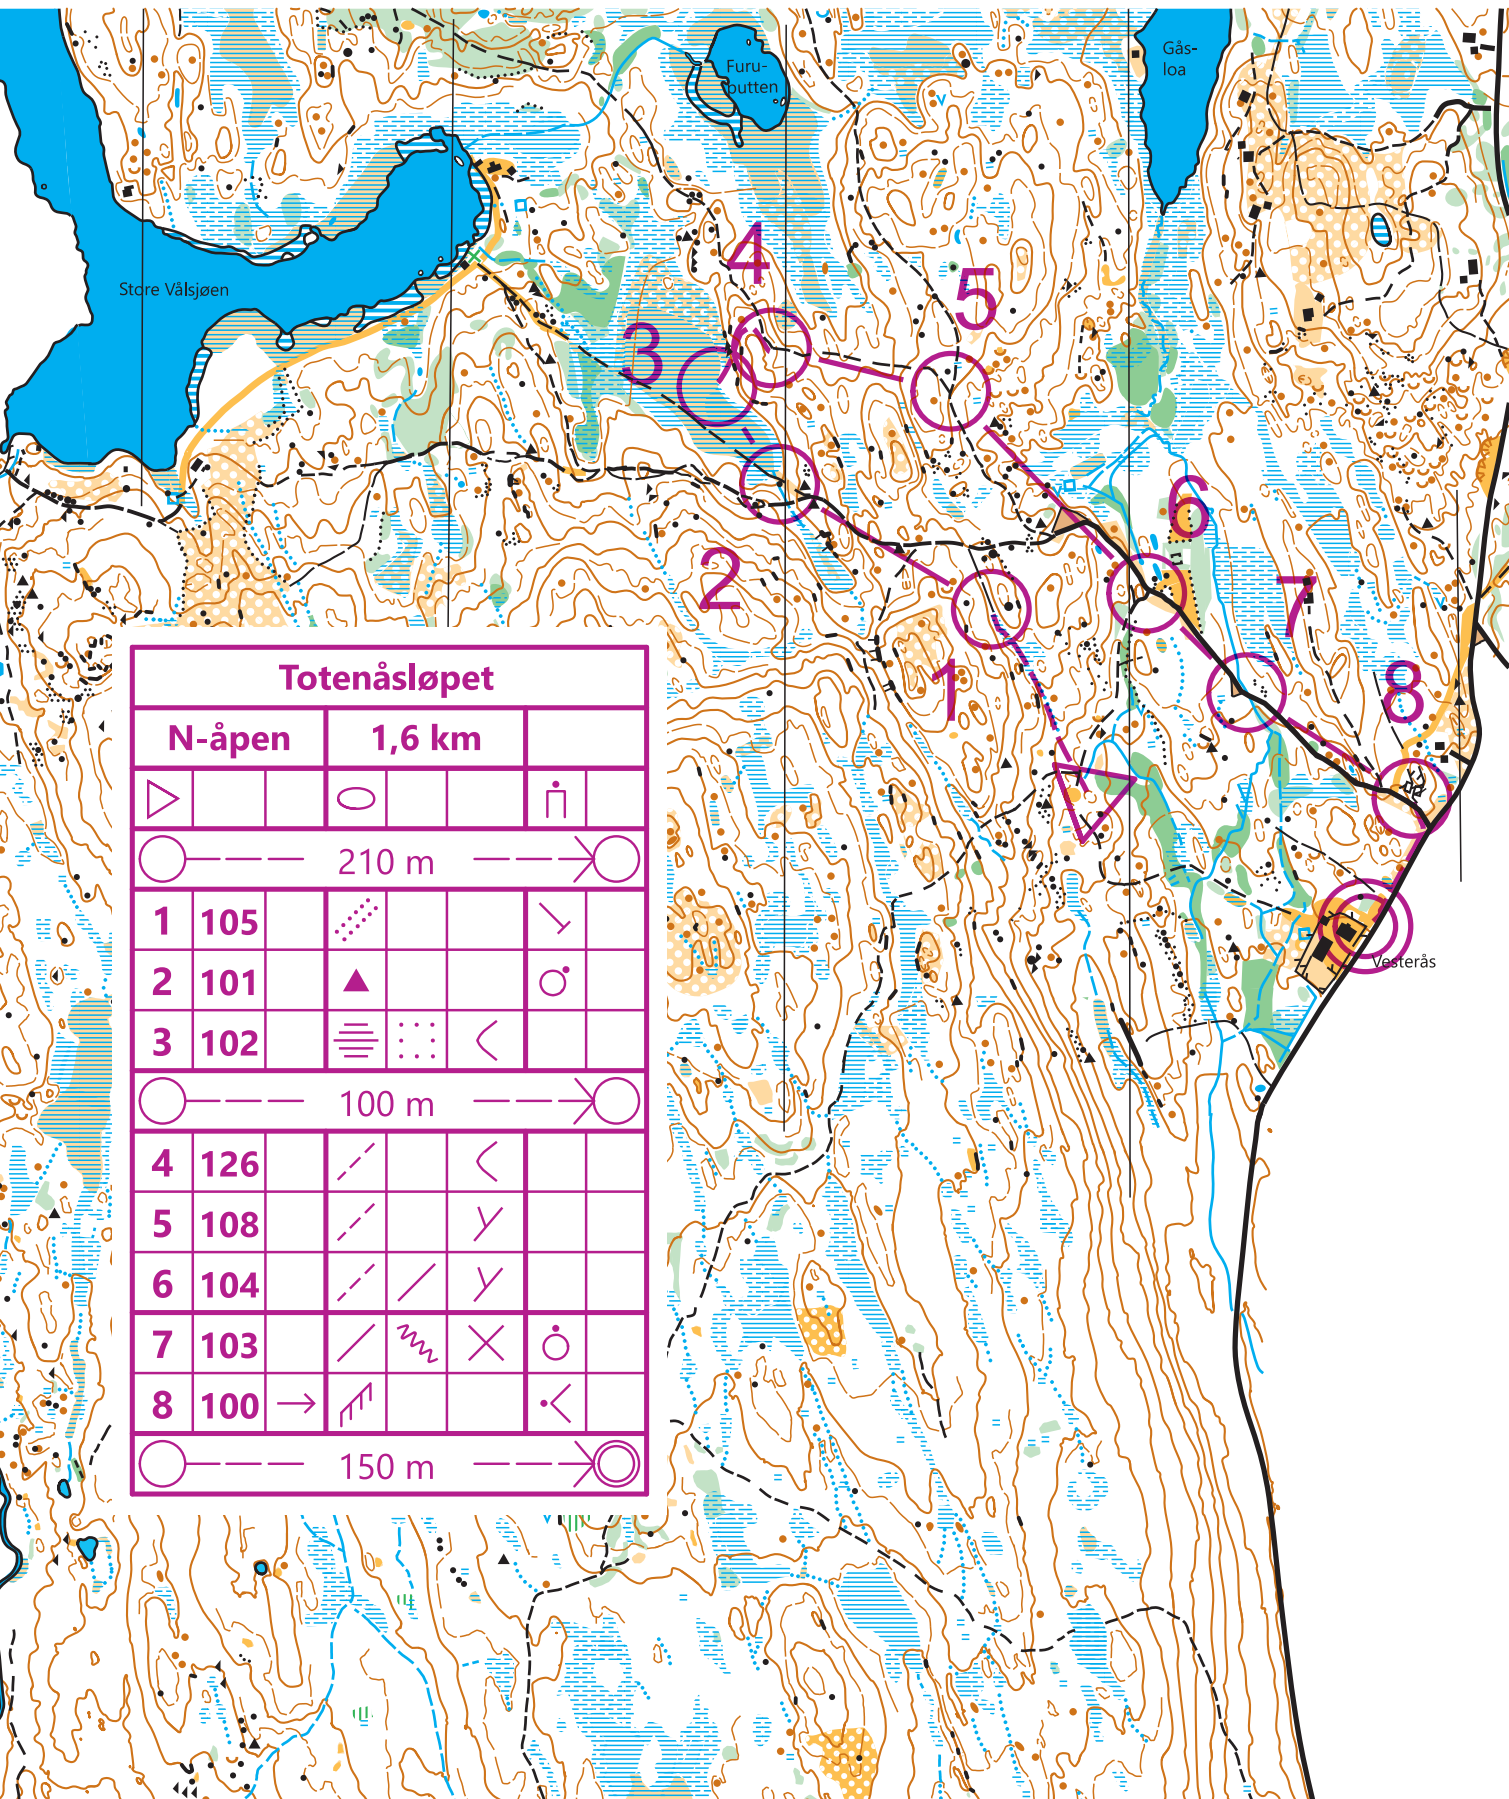

Totenåsløpet 2020

OL Toten-Troll

Totenåsløpet					
N-åpen		1,6 km			
▶		○		ı	
○	---	210 m	---	⊗	○
1	105	▤		↘	
2	101	▲		♂	
3	102	≡	⋯	<	
○	---	100 m	---	⊗	○
4	126	▨		<	
5	108	▨		∨	
6	104	▨	▨	∨	
7	103	▨	⌚	×	○
8	100	→	↗		<
○	---	150 m	---	⊗	○