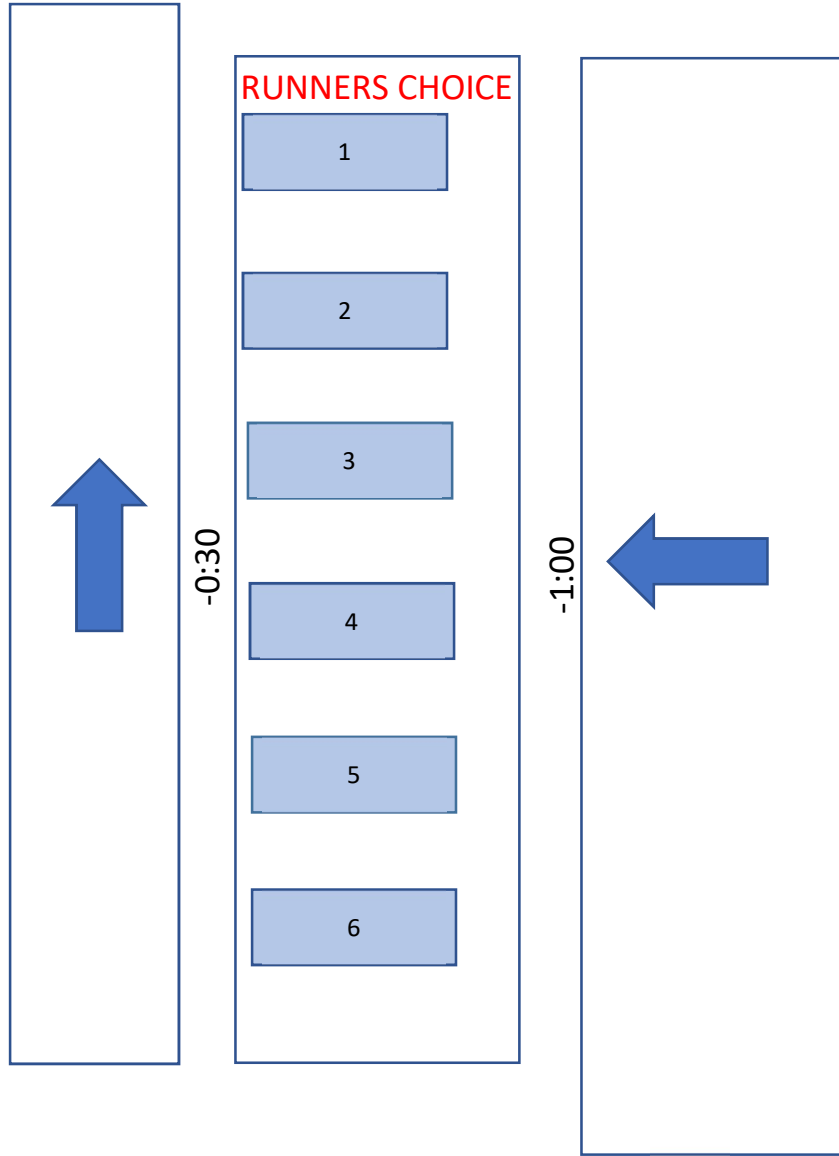

30 m startpost

START 0:00

FINAL

-1:30

-2:00 NULLING/ RESET EMIT

-2:30

-3:00 OPPROP/ CHECK IN