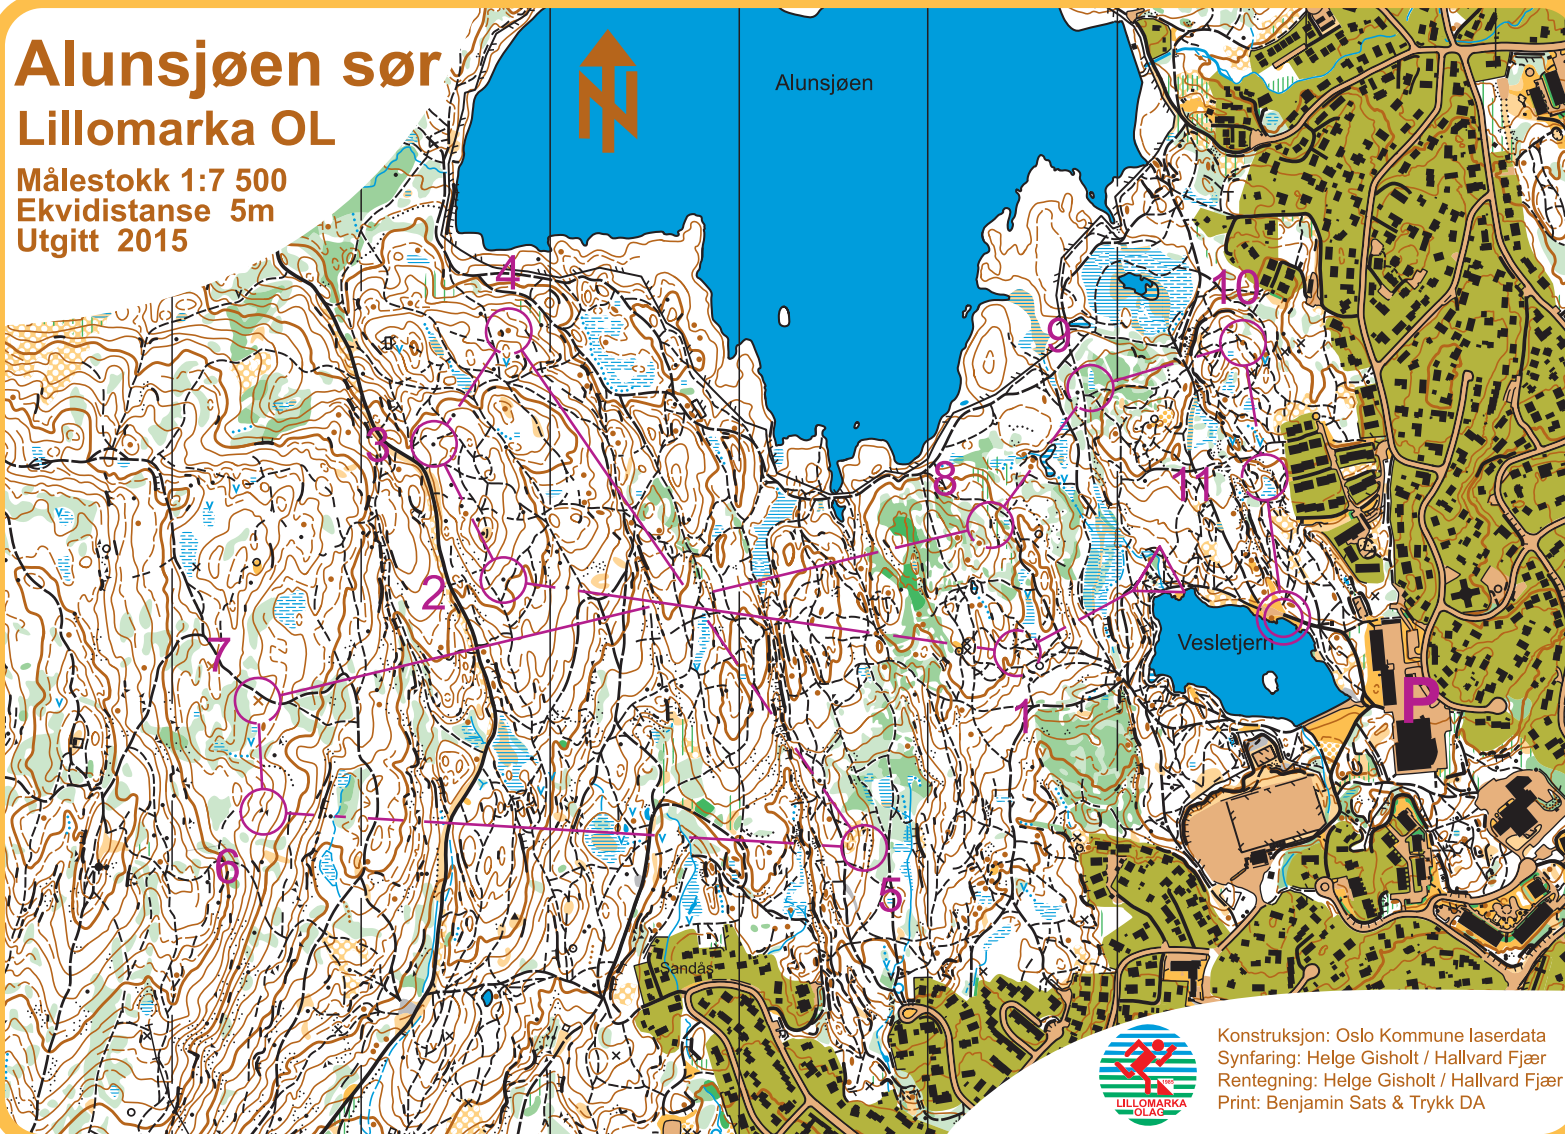

Alunsjøen sør

Lillomarka OL

Målestokk 1:10000
 Ekvidistanse 5m
 Utgitt 2015

Konstruksjon: Oslo Kommune laserdata
 Synfaring: Helge Gisholt / Hallvard Fjær
 Rentegning: Helge Gisholt / Hallvard Fjær
 Print: Benjamin Sats & Trykk DA

NightHawk free training #2
 Controls marked with plastic
 tapes and reflexes.

MAP WITHOUT PATHS
 see next page for map with
 paths!

Parking at Apalløkka school
 (59.959193 N, 10.864738 E)

NightHawk training night			
#2	4,9 km		
▶			
1	▲▲		
2	▲		
3	▲		
4	→ •		
5	≡		
6	▲▲		
7	×		
8	≡		
9	≡		♀
10	•		
11	≡		♀
⊗	190 m		⊗

Alunsjøen sør

Lillomarka OL

Målestokk 1:7 500
 Ekvidistanse 5m
 Utgitt 2015

Konstruksjon: Oslo Kommune laserdata
 Synfaring: Helge Gisholt / Hallvard Fjær
 Rentegning: Helge Gisholt / Hallvard Fjær
 Print: Benjamin Sats & Trykk DA

NightHawk free training #2
 Controls marked with plastic
 tapes and reflexes.

MAP WITH PATHS
 see previous page for map
 without paths!

Parking at Apalløkka school
 (59.959193 N, 10.864738 E)

NightHawk training night			
#2	4,9 km		
▶			
1	▲▲		
2	▲		
3	▲		
4	→ •		
5	≡		
6	▲▲		
7	×		
8	≡		
9	≡		♀
10	•		
11	≡		♂
⊗	190 m		⊗