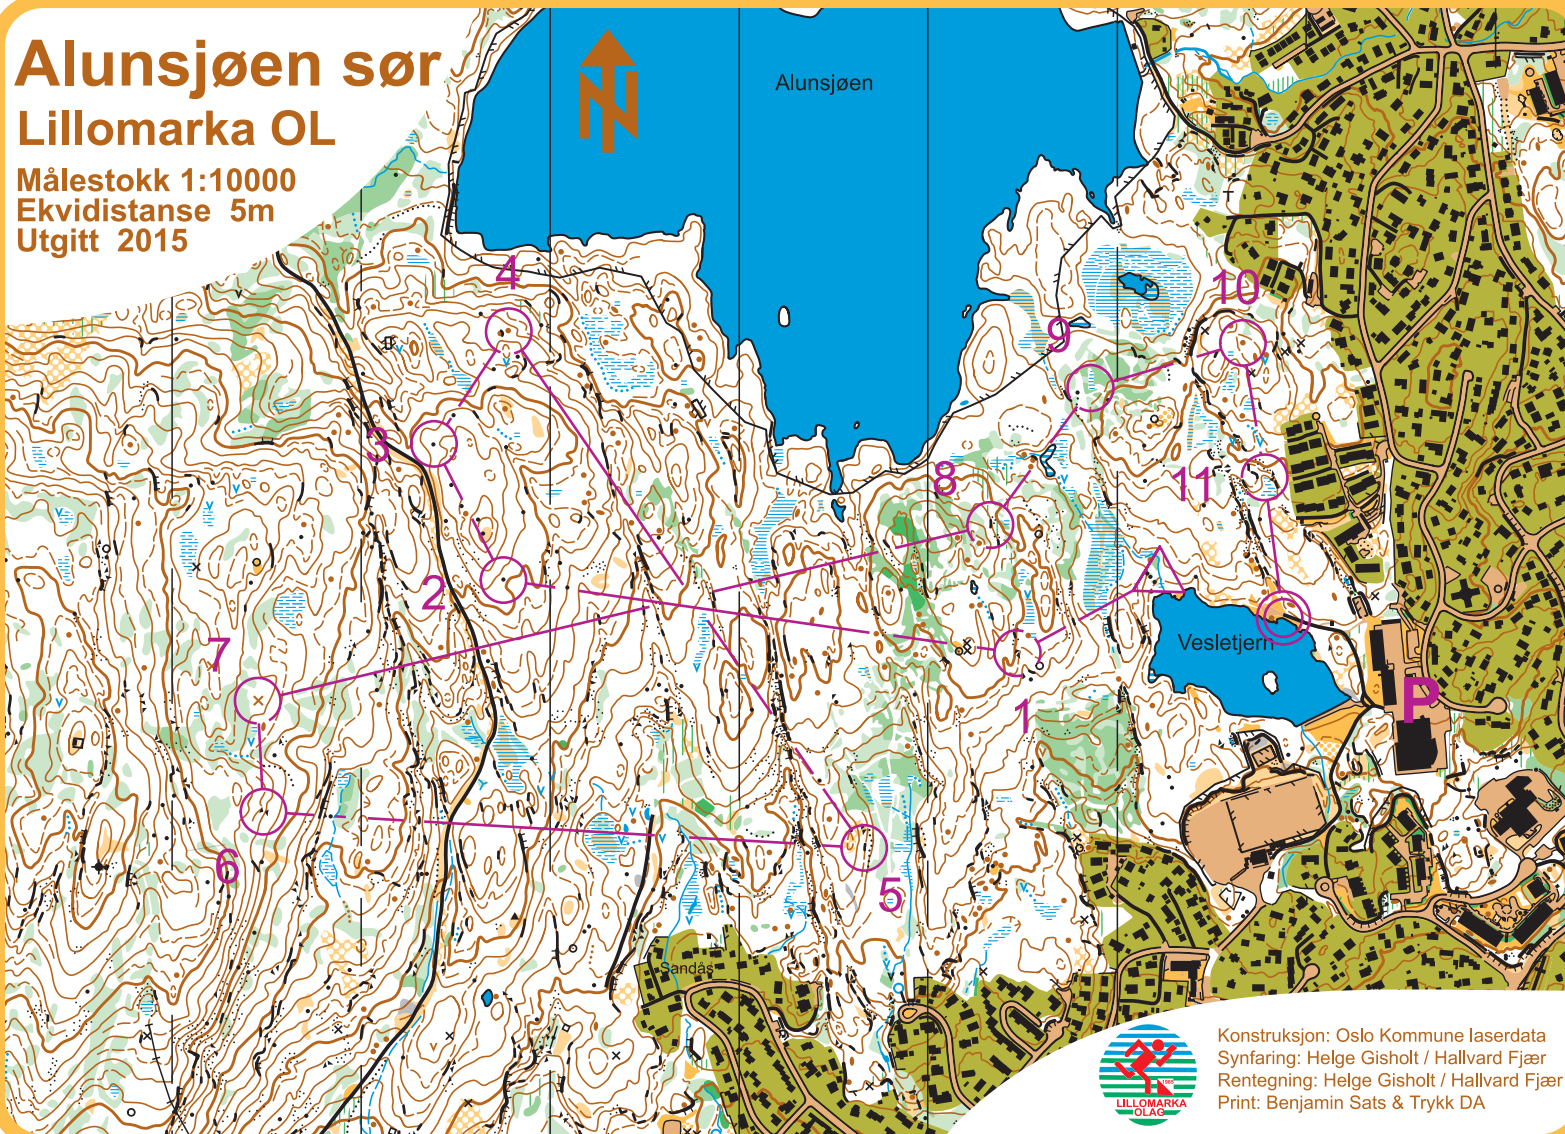

Alunsjøen sør

Lillomarka OL

Målestokk 1:10000
 Ekvidistanse 5m
 Utgitt 2015

Konstruksjon: Oslo Kommune laserdata
 Synfaring: Helge Gisholt / Hallvard Fjær
 Rentegning: Helge Gisholt / Hallvard Fjær
 Print: Benjamin Sats & Trykk DA

NightHawk free training #2
 Controls marked with plastic
 tapes and reflexes.

MAP WITHOUT PATHS
 see next page for map with
 paths!

Parking at Apalløkka school
 (59.959193 N, 10.864738 E)

NightHawk training night			
#2	4,9 km		
▶			
1	▲▲		
2	▲		
3	▲		
4	→ •		
5	≡		
6	▲▲		
7	×		
8	≡		
9	≡		♀
10	•		
11	≡		♀
⊗	190 m		⊗

Alunsjøen sør

Lillomarka OL

Målestokk 1:7 500
 Ekvidistanse 5m
 Utgitt 2015

Konstruksjon: Oslo Kommune laserdata
 Synfaring: Helge Gisholt / Hallvard Fjær
 Rentegning: Helge Gisholt / Hallvard Fjær
 Print: Benjamin Sats & Trykk DA

NightHawk free training #2
 Controls marked with plastic
 tapes and reflexes.

MAP WITH PATHS
 see previous page for map
 without paths!

Parking at Apalløkka school
 (59.959193 N, 10.864738 E)

NightHawk training night			
#2	4,9 km		
▶			
1	▲▲		
2	▲		
3	▲		
4	→ •		
5	≡		
6	▲▲		
7	×		
8	≡		
9	≡		♀
10	•		
11	≡		♂
⊗	190 m		⊗